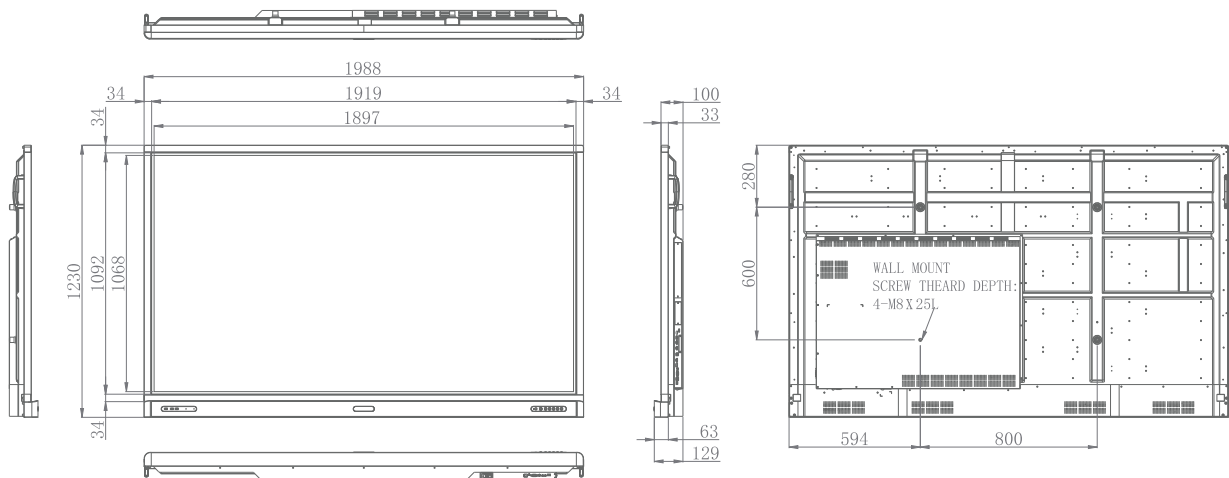

Specifications

Panel	Screen Size	86"		
	Resolution	3840 x 2160		
	Brightness (Typ.)	330 nits		
	Contrast Ratio (Typ.)	1200 : 1		
	Viewing Angle (H / V)	178° / 178°		
	Response Time (G-t-G)	8ms		
	Backlight Life	30,000 hours		
	Operating Hours	18 / 7		
Power	Orientation	Landscape		
	Type	Internal		
	Power Supply	100V ~ 240V, 50Hz / 60Hz		
	Power Consumption	Maximum	530W	
		Typical	371W	
		Standby mode	<0,5W	
		Off Mode	0W	
	AC Power Switch	Yes		
Wake up	VGA / HDMI			
Touch	Technology, Number of Touches	IR, 20 points		
	Interface	USB x 2		
Glass	Tempered Glass, Hardness	4 mm, 7H		
	AG Coating	80%		
Caring	Eye-Care Solution	Smart Eye-Care		
	Germ-Resistant Screen	Yes		
Environment	Operation Temperature	0°C ~ 40°C		
	Operating Humidity	10% ~ 90% RH non-condensing		
Connectivity	Input	VGA	x 1	
		HDMI 2.0	x 1	
		HDMI 1.4	x 2	
		Display Port	x 1	
		Audio Input	x 1 (3.5 mm)	
	Output	HDMI	x 1	
		Audio Output	x 1 (3.5 mm)	
		USB	USB 3.0	x 1
	RS232	USB 2.0	x 5	
	RJ45	Yes	Yes	
Remote Controller	Yes	Yes		
Audio	Internal Speaker	16W x 2		
	Dimension	Screen	1988 x 1230 x 129 mm	
Package		2211 x 1420 x 280 mm		
Mechanical	Weight	Screen	81 kg	
		Package	108 kg	
	Bezel Width	34 mm (Top / Side), 104 mm (Bottom)		
	Wall Mounting (VESA) (Screw Type / Max. Length)	800 x 400 mm M8 x 25 mm		
	Slot-in PC	Yes		
	Compartment for Wi-Fi dongle	Yes		
	NFC sensor	Yes		
Accessory	Pen Tray	Yes		
	Remote controller, Power cord, VGA cable, USB cable, Audio cable, Touch pen (x 2), Quick Start Guide			

Dimensions

BenQ Europe B.V.

Meerenakkerweg 1-17
5652 AR Eindhoven
The Netherlands
Tel: +31 88 8889200

BenQ.eu

© 2017 BenQ Corp. Specifications may vary by region, please visit your local stores for details. Actual product's features and specifications are subject to change without notice. This material may include corporate names and trademarks of third parties which are the properties of the third parties respectively.

Scan the QR Code
for more information

BENQ