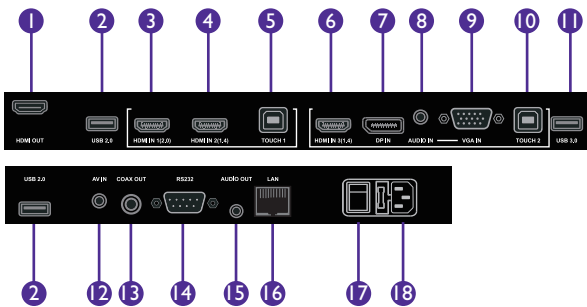

EZWrite 4.0 Annotation Tool

Microsoft Office documents can be instantly opened with EZWrite 4.0 for easy and fun annotations. The Floating Toolbar allows quick access to frequently used tools such as Whiteboard, Annotation Tools and Video Recording. Text, numbers, forms, and drawings are instantly converted with Intelligent Handwriting Recognition. Erasing is done with a palm swipe. And Tool Box includes features such as Calculator, Geometry Recognition, Timer, Buzzer, Team Post and Score Board.

Intuitive Design

The smart teaching design of RP860K incorporates front I/O, a sound bar with two front speakers and integrated pen tray. It is equipped with NFC sensor and NFC pen.

InstaQShare Wireless Collaboration Solution

Smart Account Management System

Smart AMS features multi-account management via NFC technology allowing teachers to directly access personal system settings simply by tapping an ID card on the RP860K's front-bezel sensor:

Input and Output Terminals

- | | |
|----------------------|-----------------|
| 1 HDMI Output | 10 Touch 2* |
| 2 USB 2.0 | 11 USB 3.0 |
| 3 HDMI Input 1 (2.0) | 12 AV Input |
| 4 HDMI Input 2 (1.4) | 13 COAX Output |
| 5 Touch 1* | 14 RS232 |
| 6 HDMI Input 3 (1.4) | 15 Audio Output |
| 7 DisplayPort Input | 16 LAN |
| 8 Audio Input | 17 Power Switch |
| 9 VGA Input | 18 AC Input |